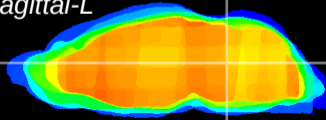

Coronal

Sagittal-R

Sagittal-L

ViBrism: CX17519
Horizontal

Tg