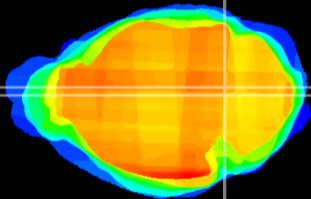

Coronal

Sagittal-R

Sagittal-L

ViBrism: CX17519
Horizontal

Tg