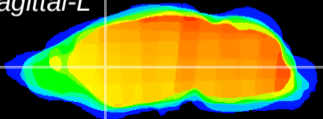

Coronal

Sagittal-R

Sagittal-L

ViBrism: CX17520  
Horizontal

CPU medial