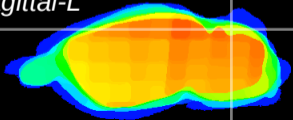

Coronal

Sagittal-R

Sagittal-L

ViBrism: CX17520
Horizontal

Cb lobe