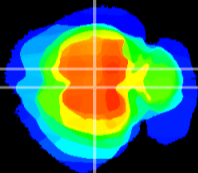

Coronal

Sagittal-R

Sagittal-L

ViBrism: CX17520
Horizontal

RS