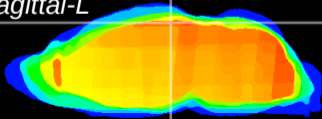

Coronal

Sagittal-R

Sagittal-L

ViBrism: CX17520
Horizontal

RS