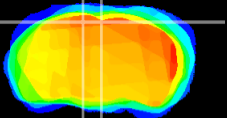

Coronal

Sagittal-R

Sagittal-L

ViBrism: CX17520
Horizontal

RS