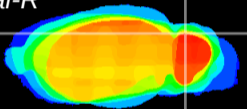

Coronal

Sagittal-R

Sagittal-L

ViBrisM: CX17521
Horizontal

Cb lobe