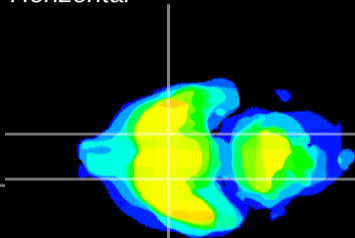

Coronal

Sagittal-R

Sagittal-L

ViBrism: CX17521
Horizontal

S0