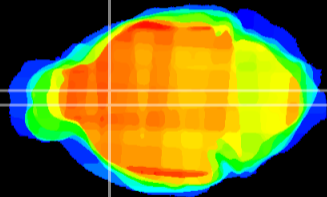

Coronal

Sagittal-R

Sagittal-L

ViBrisM: CX17524
Horizontal

LS