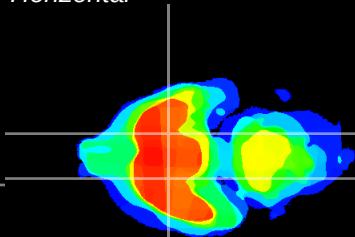

Coronal

Sagittal-R

Sagittal-L

ViBrism: CX17525
Horizontal

S0