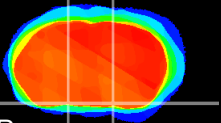

Coronal

Sagittal-R

Sagittal-L

ViBrism: CX17525
Horizontal

S0