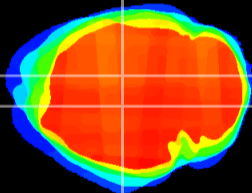

Coronal

Sagittal-R

Sagittal-L

ViBrism: CX17528
Horizontal

DG