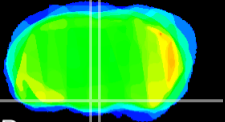

Coronal

Sagittal-R

Sagittal-L

ViBrism: CX17530
Horizontal

VMH