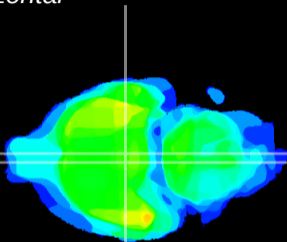

Coronal

Sagittal-R

Sagittal-L

ViBrism: CX17530
Horizontal

VMH