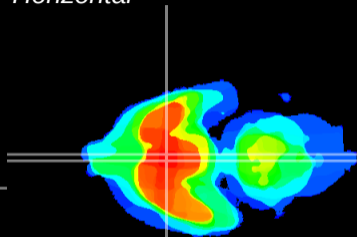

Coronal

Sagittal-R

Sagittal-L

ViBriSM: CX17531
Horizontal

SCN