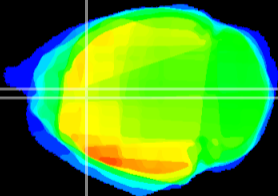

Coronal

Sagittal-R

Sagittal-L

ViBrism: CX17533
Horizontal

Cx cingulate