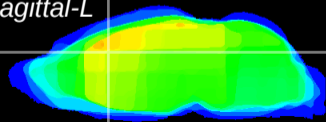

Coronal

Sagittal-R

Sagittal-L

ViBrism: CX17533
Horizontal

Cx cingulate