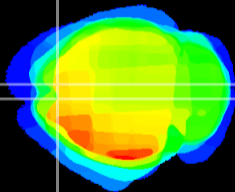

Coronal

Sagittal-R

Sagittal-L

ViBriSM: CX17533
Horizontal

Cx motor