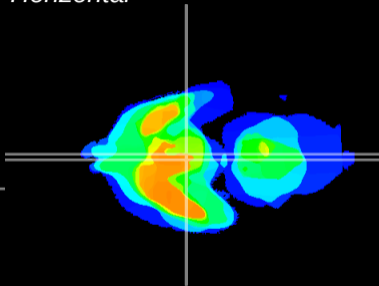

Coronal

Sagittal-R

Sagittal-L

ViBrism: CX17535
Horizontal

Arc