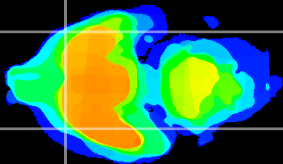

Coronal

Sagittal-R

Sagittal-L

ViBrism: CX17535
Horizontal

Pir