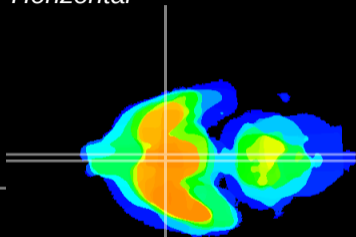

Coronal

Sagittal-R

Sagittal-L

ViBrism: CX17535
Horizontal

SCN