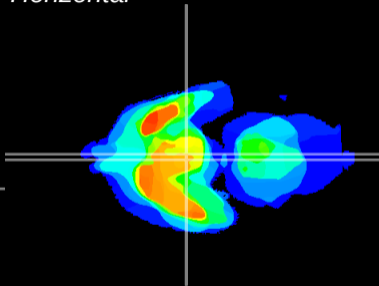

Coronal

Sagittal-R

Sagittal-L

ViBrism: CX17537
Horizontal

Arc