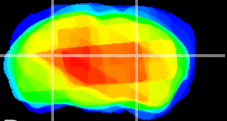

Coronal

Sagittal-R

Sagittal-L

ViBrism: CX17539
Horizontal

LG