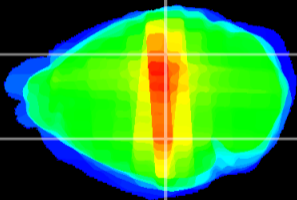

Coronal

Sagittal-R

Sagittal-L

ViBrism: CX17539
Horizontal

LG