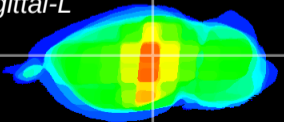

Coronal

Sagittal-R

Sagittal-L

ViBrism: CX17539
Horizontal

LG