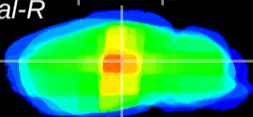

Coronal

Sagittal-R

Sagittal-L

ViBrism: CX17539
Horizontal

LG