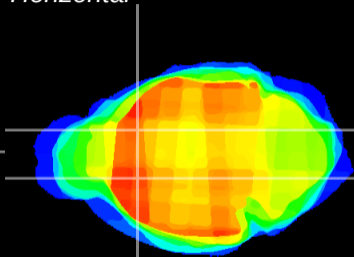

Coronal

Sagittal-R

Sagittal-L

ViBrism: CX17542
Horizontal

CPU medial