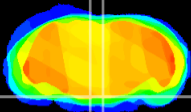

Coronal

Sagittal-R

Sagittal-L

ViBrism: CX17542
Horizontal

Pn