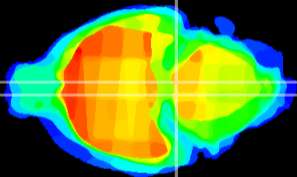

Coronal

Sagittal-R

Sagittal-L

ViBrism: CX17542
Horizontal

Pn