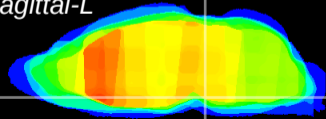

Coronal

Sagittal-R

Sagittal-L

ViBrism: CX17542
Horizontal

Pn