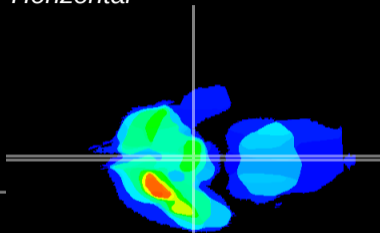

Coronal

Sagittal-R

Sagittal-L

ViBrism: CX17545
Horizontal

ME