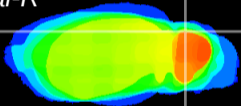

Coronal

Sagittal-R

Sagittal-L

ViBrism: CX17547
Horizontal

Cb lobe