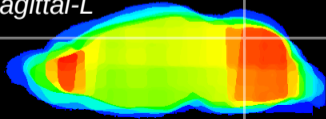

Coronal

Sagittal-R

Sagittal-L

ViBrism: CX17547
Horizontal

Cb vermis