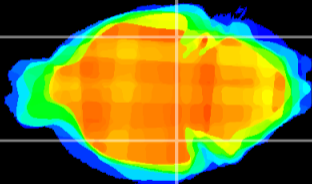

Coronal

Sagittal-R

Sagittal-L

ViBriSM: CX17550
Horizontal

ventral S