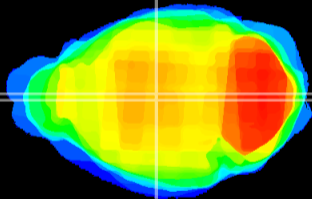

Coronal

Sagittal-R

Sagittal-L

ViBrism: CX17554
Horizontal

MD