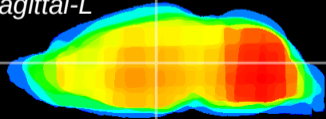

Coronal

Sagittal-R

Sagittal-L

ViBrism: CX17554
Horizontal

MD