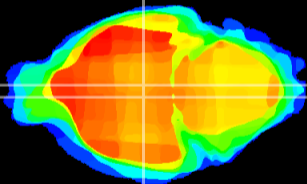

Coronal

Sagittal-R

Sagittal-L

ViBrism: CX17557
Horizontal

DM