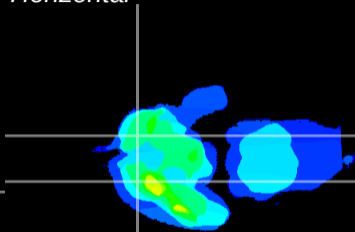

Coronal

Sagittal-R

Sagittal-L

ViBrism: CX17558
Horizontal

Tu