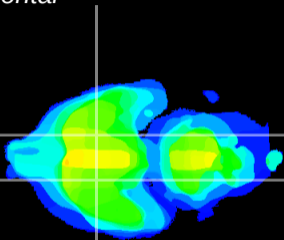

Coronal

Sagittal-R

Sagittal-L

ViBrism: CX17571
Horizontal

S0