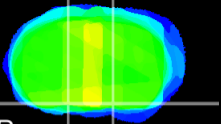

Coronal

Sagittal-R

Sagittal-L

ViBrism: CX17571
Horizontal

S0