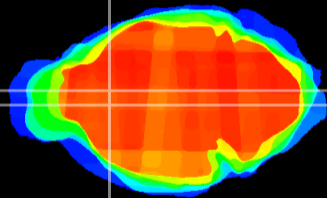

Coronal

Sagittal-R

Sagittal-L

ViBrism: CX17572
Horizontal

LS