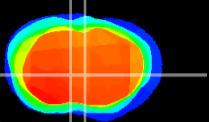

Coronal

Sagittal-R

Sagittal-L

ViBrism: CX17572
Horizontal

LS