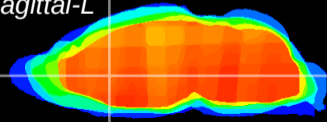

Coronal

Sagittal-R

Sagittal-L

ViBrism: CX17572
Horizontal

LS