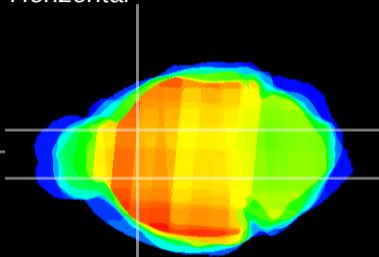

Coronal

Sagittal-R

Sagittal-L

ViBriSM: CX17576
Horizontal

CPU medial