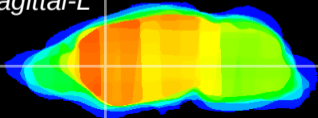

Coronal

Sagittal-R

Sagittal-L

ViBriSM: CX17576
Horizontal

CPU medial