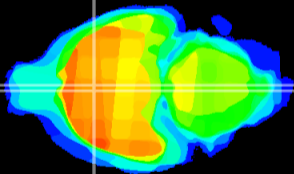

Coronal

Sagittal-R

Sagittal-L

ViBrism: CX17576
Horizontal

MPA