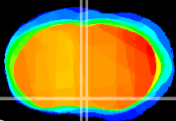

Coronal

Sagittal-R

Sagittal-L

ViBrism: CX17576
Horizontal

MPA