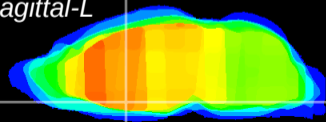

Coronal

Sagittal-R

Sagittal-L

ViBrism: CX17576
Horizontal

MPA