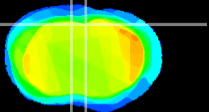

Coronal

Sagittal-R

Sagittal-L

ViBrism: CX17577
Horizontal

Cx motor