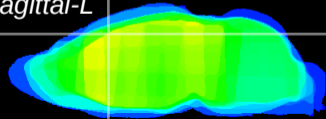

Coronal

Sagittal-R

Sagittal-L

ViBrism: CX17577
Horizontal

Cx motor