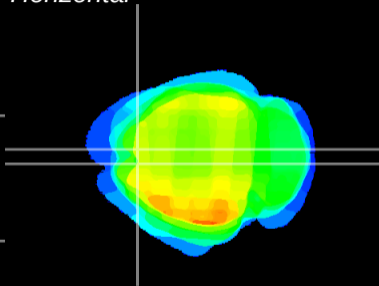

Coronal

Sagittal-R

Sagittal-L

ViBrism: CX17577
Horizontal

Cx motor