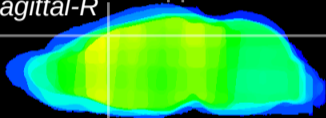

Coronal

Sagittal-R

Sagittal-L

ViBrism: CX17577
Horizontal

Cx motor