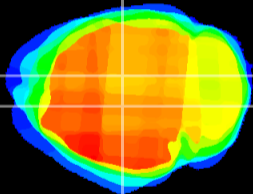

Coronal

Sagittal-R

Sagittal-L

ViBrism: CX17579
Horizontal

DG