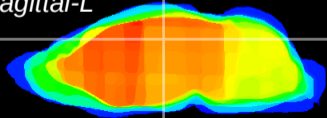

Coronal

Sagittal-R

Sagittal-L

ViBrism: CX17579
Horizontal

DG