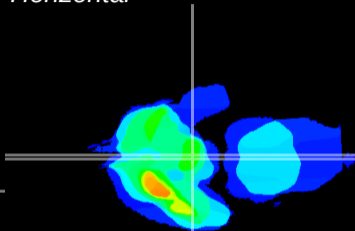

Coronal

Sagittal-R

Sagittal-L

ViBrism: CX17586
Horizontal

ME