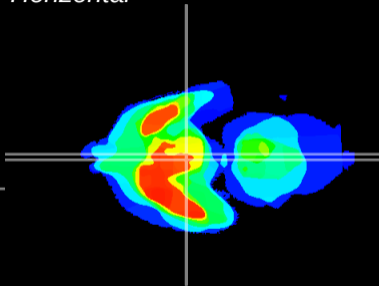

Coronal

Sagittal-R

Sagittal-L

ViBrism: CX17587
Horizontal

Arc