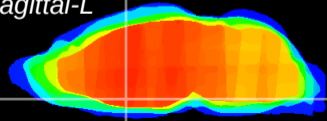

Coronal

Sagittal-R

Sagittal-L

ViBrism: CX17587
Horizontal

MPA