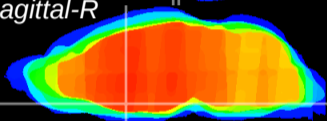

Coronal

Sagittal-R

Sagittal-L

ViBrism: CX17587
Horizontal

MPA