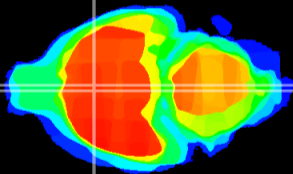

Coronal

Sagittal-R

Sagittal-L

ViBrism: CX17587
Horizontal

MPA