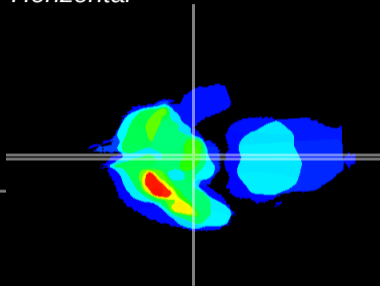

Coronal

Sagittal-R

Sagittal-L

ViBrism: CX17594
Horizontal

ME