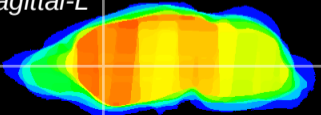

Coronal

Sagittal-R

Sagittal-L

ViBriSM: CX17597
Horizontal

CPU medial