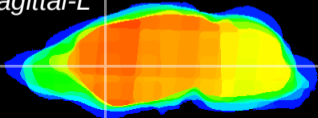

Coronal

Sagittal-R

Sagittal-L

ViBris: CX17599
Horizontal

CPU medial