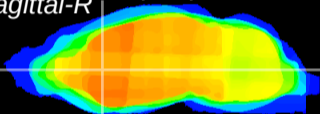

Coronal

Sagittal-R

Sagittal-L

ViBris: CX17599
Horizontal

CPU medial