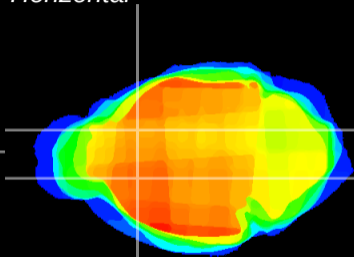

Coronal

Sagittal-R

Sagittal-L

ViBris: CX17599
Horizontal

CPU medial