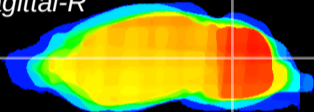

Coronal

Sagittal-R

Sagittal-L

ViBrism: CX17600
Horizontal

Cb nucleus