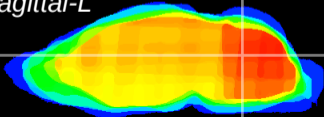

Coronal

Sagittal-R

Sagittal-L

ViBrism: CX17600
Horizontal

Cb nucleus