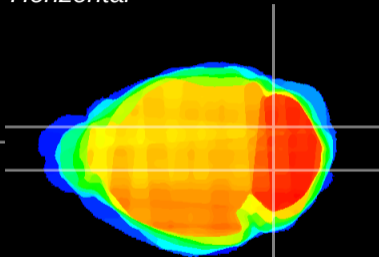

Coronal

Sagittal-R

Sagittal-L

ViBrism: CX17600
Horizontal

Cb nucleus