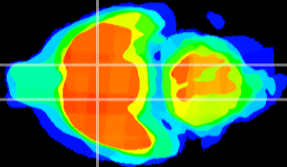

Coronal

Sagittal-R

Sagittal-L

ViBrism: CX17602
Horizontal

LH