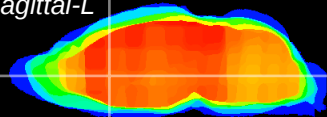

Coronal

Sagittal-R

Sagittal-L

ViBrism: CX17602
Horizontal

LS