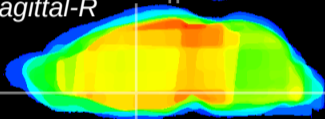

Coronal

Sagittal-R

Sagittal-L

ViBrism: CX17605
Horizontal

Pa