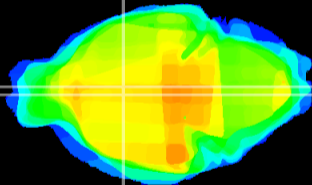

Coronal

Sagittal-R

Sagittal-L

ViBrism: CX17605
Horizontal

Pa