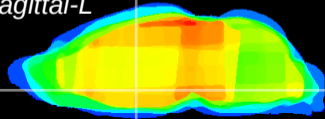

Coronal

Sagittal-R

Sagittal-L

ViBrism: CX17605
Horizontal

Pa