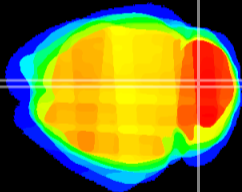

Coronal

Sagittal-R

Sagittal-L

ViBrism: CX17607
Horizontal

Cb vermis