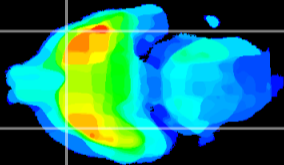

Coronal

Sagittal-R

Sagittal-L

ViBrism: CX17610
Horizontal

Pir