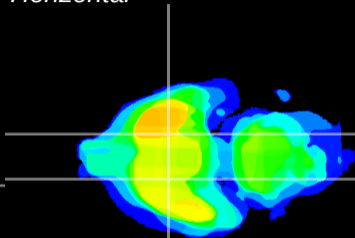

Coronal

Sagittal-R

Sagittal-L

ViBrism: CX17613
Horizontal

S0