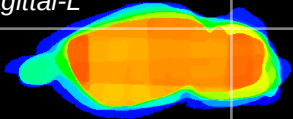

Coronal

Sagittal-R

Sagittal-L

ViBrism: CX17617
Horizontal

Cb lobe