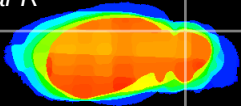

Coronal

Sagittal-R

Sagittal-L

ViBrism: CX17617
Horizontal

Cb lobe