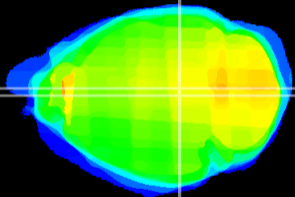

Coronal

Sagittal-R

Sagittal-L

ViBrism: CX17620
Horizontal

PAG