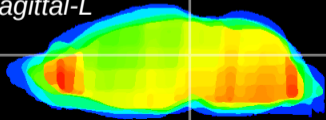

Coronal

Sagittal-R

Sagittal-L

ViBrism: CX17620
Horizontal

PAG