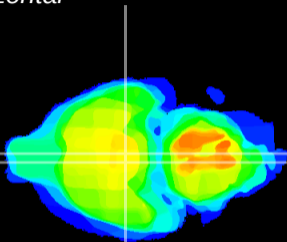

Coronal

Sagittal-R

Sagittal-L

ViBrism: CX17620
Horizontal

VMH