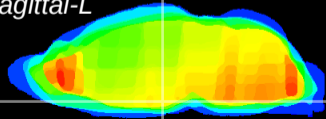

Coronal

Sagittal-R

Sagittal-L

ViBrism: CX17620
Horizontal

VMH