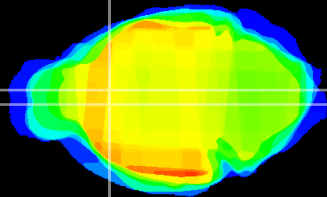

Coronal

Sagittal-R

Sagittal-L

ViBrism: CX17621
Horizontal

LS