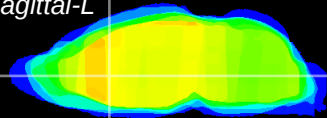

Coronal

Sagittal-R

Sagittal-L

ViBrism: CX17621
Horizontal

LS